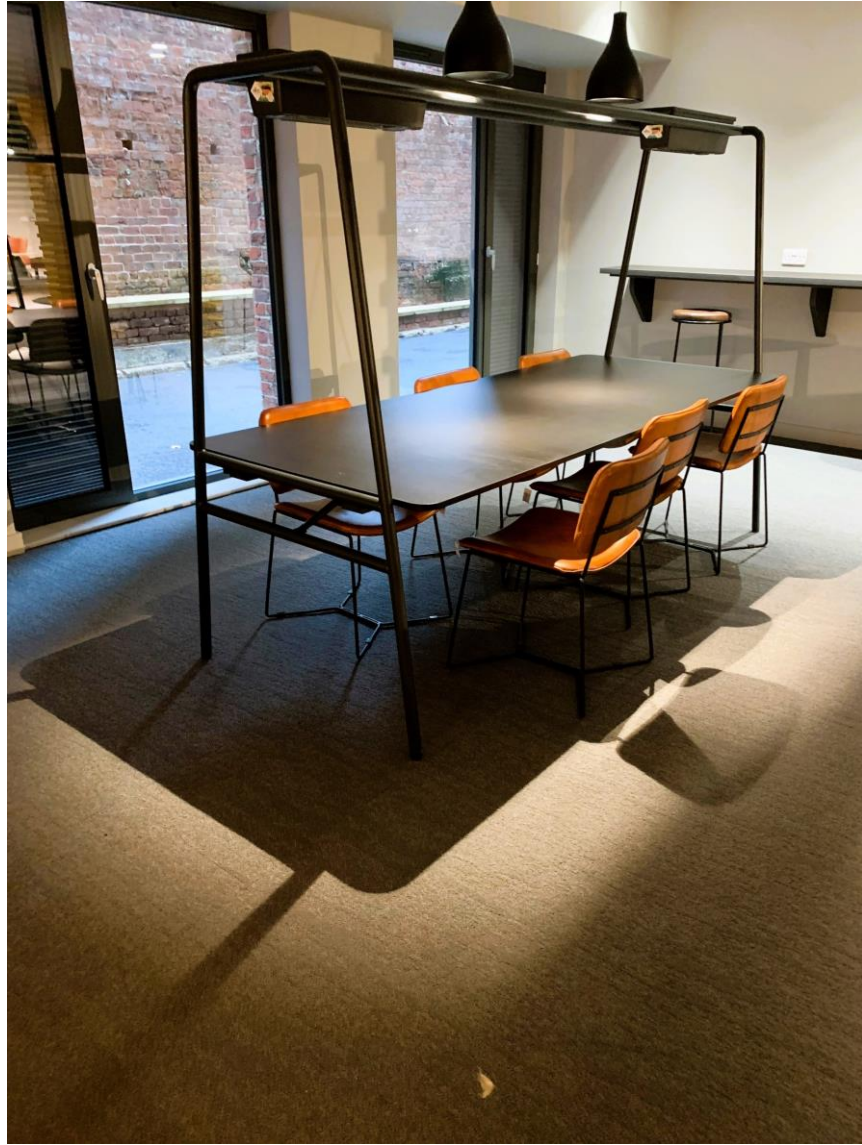

Renshaw Hall

Renshaw Hall in Liverpool is a combination of apart hotel rooms and 320 units of student accommodation. Built by Claritas group, and designed by local architect Falconer Chester Hall, The building also comprises a Gym, a Cinema