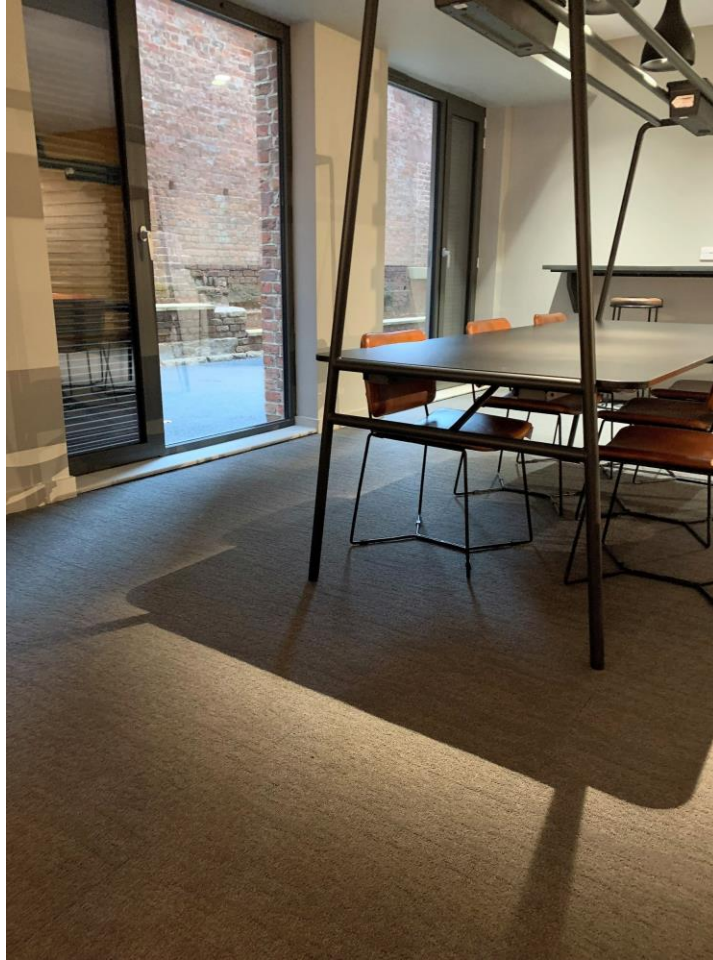

RAWSON
CARPET SOLUTIONS

Get in touch with our creative sales team for more information and technical knowledge.

+44 (0) 1924 382860 rcsales@werawson.co.uk

www.rawsoncarpetsolutions.co.uk