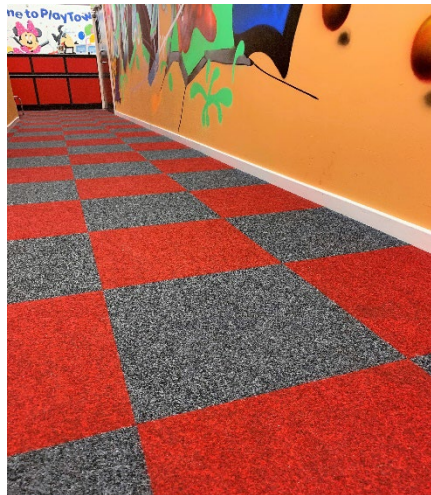

Playtown Project - Southport

Rawson Carpet Solutions have been chosen to supply the Playtown play arena in Southport. DP Floors of Southport installed the heavy duty velour carpet tiles in two distinct colours of anthracite and rouge.

Southport's "Playtown" is a children's fitness area, it is a heavily used space with high foot traffic and a lot of noise. The requirement was for a durable carpet tile solution that offered a bright aesthetic to add to the 'fun' inspired space. This was met by Rawson Carpet Solutions with the class 33 rated Felkirk carpet tiles, which are a regular choice for such children spaces due to their exceptional durability.

The tiles are thick and provide a good level of sound reduction to add as much comfort to the environment. Polypropylene tiles are easily maintained with good options for stain removal.