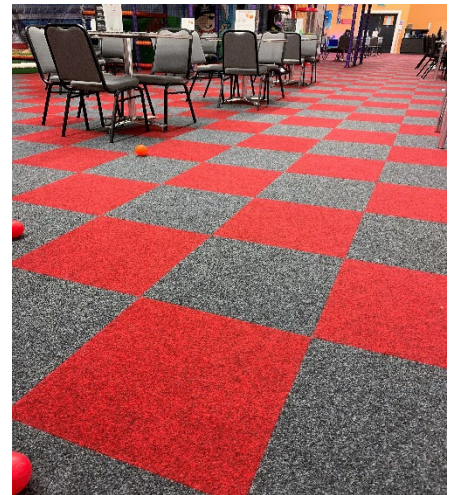

Playtown Project - Southport

Rawson Carpet Solutions have been chosen to supply the Playtown play arena in Southport. DP Floors of Southport installed the heavy duty velour carpet tiles in two distinct colours of anthracite and rouge.

Southport's "Playtown" is a children's fitness area, it is a heavily used space with high foot traffic and a lot of noise. The requirement was for a durable carpet tile solution that offered a bright aesthetic to add to the 'fun' inspired space. This was met by Rawson Carpet Solutions with the class 33 rated Felkirk carpet tiles, which are a regular choice for such children spaces due to their exceptional durability.

The tiles are thick and provide a good level of sound reduction to add as much comfort to the environment. Polypropylene tiles are easily maintained with good options for stain removal.