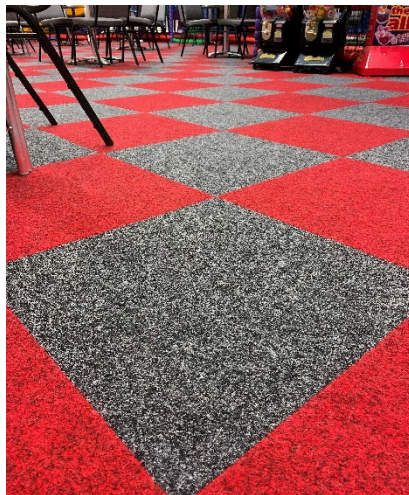

Playtown Project - Southport

Rawson Carpet Solutions have been chosen to supply the Playtown play arena in Southport. DP Floors of Southport installed the heavy duty velour carpet tiles in two distinct colours of anthracite and rouge.

Southport's "Playtown" is a children's fitness area, it is a heavily used space with high foot traffic and a lot of noise. The requirement was for a durable carpet tile solution that offered a bright aesthetic to add to the 'fun' inspired space. This was met by Rawson Carpet Solutions with the class 33 rated Felkirk carpet tiles, which are a regular choice for such children spaces due to their exceptional durability.

The tiles are thick and provide a good level of sound reduction to add as much comfort to the environment. Polypropylene tiles are easily maintained with good options for stain removal.