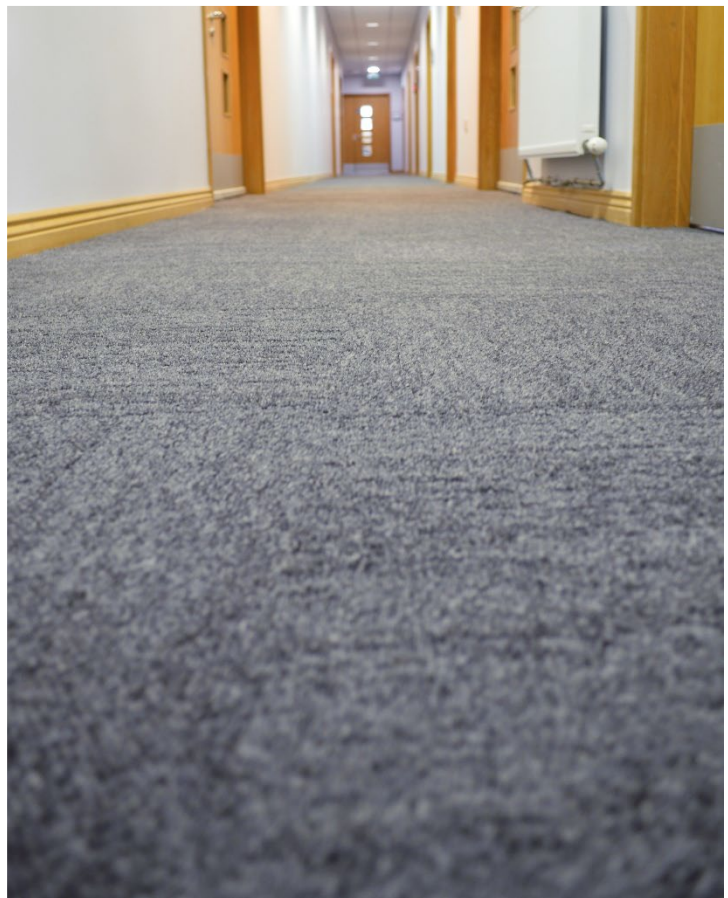

Harborough Innovation Centre

Harborough Innovation Centre is a dynamic project, offering work spaces for small businesses to operate from and flourish in a community feel.

The work was planned/ designed by the property manager Tim Bradbury and Blackberry Hill Carpets. The Carpet Tiles chosen for this office interior were Rawson's Riven structured solution dyed nylon tile in colour Rock. The carbon neutral carpet tiles are ideally suited to a busy office environment with subtle natural tones and patterning along with exceptional durability.

The criteria was for a durable, functional and hard wearing 'grey' carpet but something that had interest! Rawson Carpet Solution's client was pleased with the end result of tessellated tiles, showcasing texture and design.