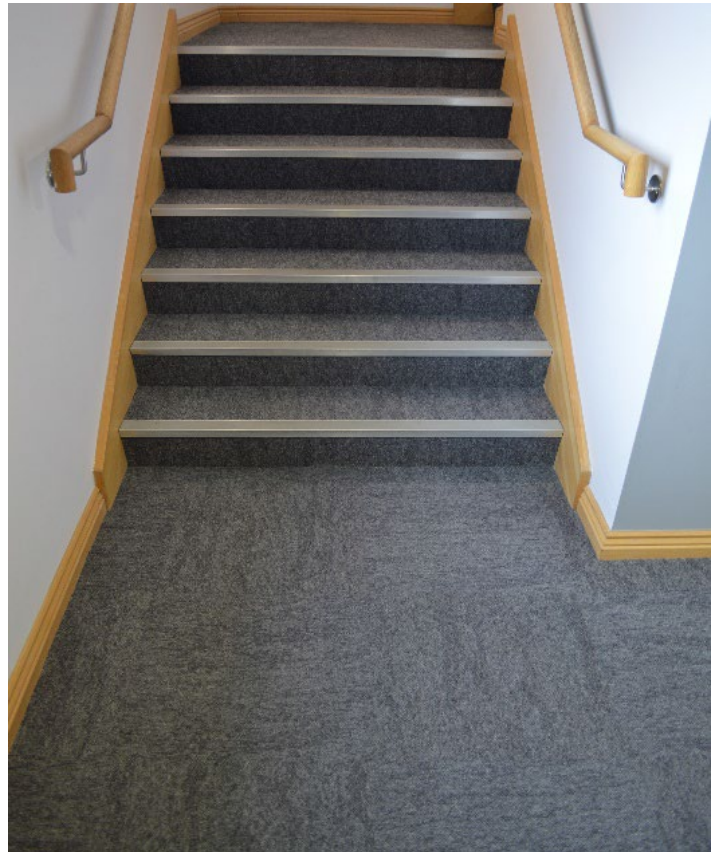

Harborough Innovation Centre

Harborough Innovation Centre is a dynamic project, offering work spaces for small businesses to operate from and flourish in a community feel.

The work was planned/ designed by the property manager Tim Bradbury and Blackberry Hill Carpets. The Carpet Tiles chosen for this office interior were Rawson's Riven structured solution dyed nylon tile in colour Rock. The carbon neutral carpet tiles are ideally suited to a busy office environment with subtle natural tones and patterning along with exceptional durability.

The criteria was for a durable, functional and hard wearing 'grey' carpet but something that had interest! Rawson Carpet Solution's client was pleased with the end result of tessellated tiles, showcasing texture and design.